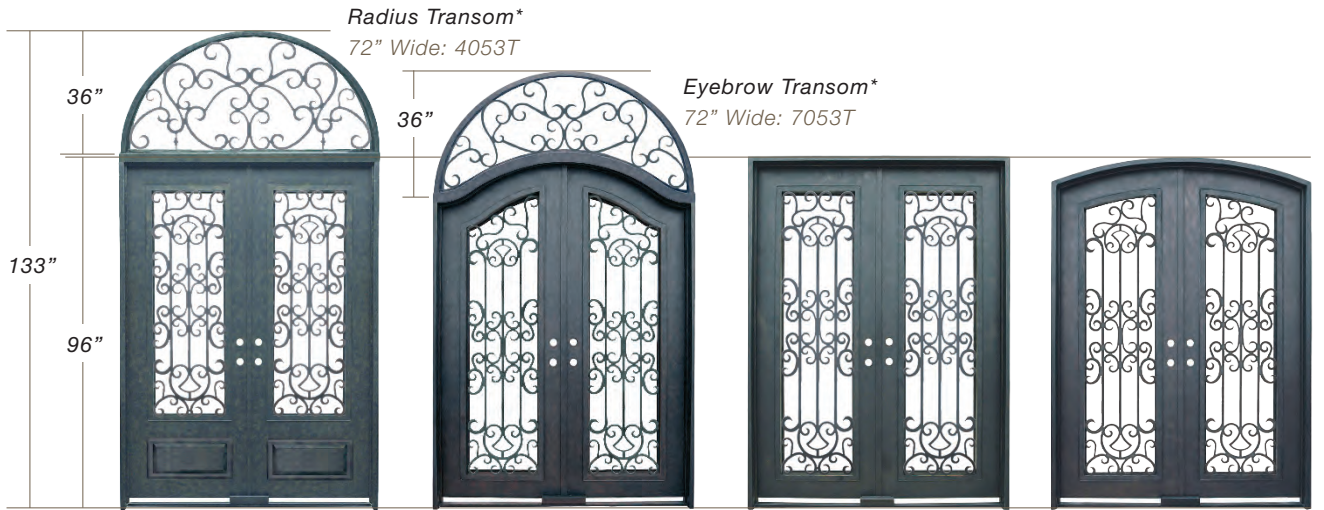

- ◆ 14 gauge steel frames and panels
- ◆ All scroll work is 5/8" solid steel
- ◆ All doors are e-coated and powder coated
- ◆ Interior glass panel opens for ventilation and cleaning
- ◆ 5/8" clear or obscure insulated glass available for inventory doors
- ◆ Heavy duty barrel hinges with grease fittings
- ◆ Door frames are 1-1/2" x 6" (8" available)
- ◆ Door panels are 1-3/4" x 5-1/2" tubing
- ◆ 5 year limited warranty
- ◆ Frames and panels fully insulated with polyurethane foam
- ◆ All units are 2-bore with holes 2-1/8" x 2-3/4" setback - 5-1/2" on center (passive & active)
- ◆ Door frames are standard - inserts interchangeable
- ◆ Weatherstrip for door frame, glass frame and sweep
- ◆ Adjustable threshold available
- ◆ Florida code approved

see reverse side for available configurations

DELLATORRI SERIES IRON DOORS

9'0 Segment 3/4 Lite
72" Wide: 8853-72108

9'0 Segment
3/4 Lite (sgl)
50" Wide:
3853-50108

9'0 Segment
(sgl)
50" Wide:
3053-50108

Segment 3/4 Lite
64" Wide: 8853-64
72" Wide: 8853-72

Segment 3/4 Lite
(sgl)
44" Wide:
3853-44

Standard 3/4 Lite
64" Wide: 4853-64
72" Wide: 4853-72

Eyebrow
64" Wide: 7053-64
72" Wide: 7053-72

Standard
64" Wide: 4053-64
72" Wide: 4053-72

Segment
64" Wide: 8053-64
72" Wide: 8053-72